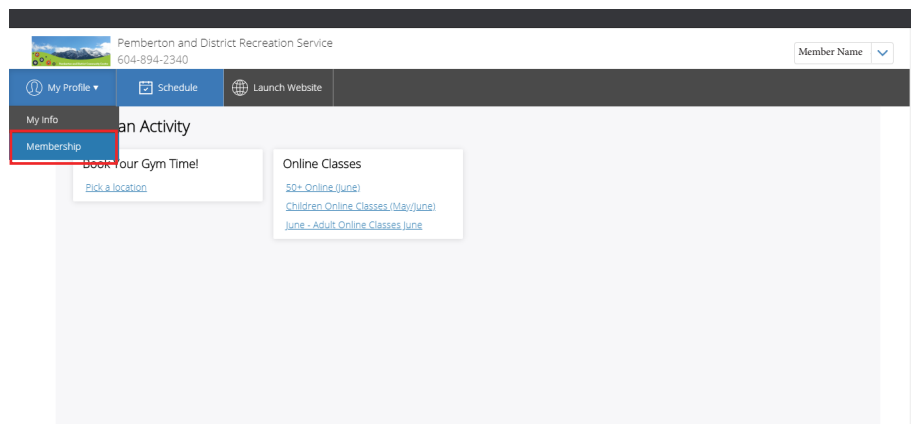

How to purchase a membership online

www.pembertonrecreation.ca

Login
www.pembertonrecreation.ca or
pemberton.perfectmind.com

Select "Membership" from the "My Profile" drop down.

Select desired membership by clicking "Buy Now" located under the item. Last chance to double check you are purchasing the correct membership, select payment method, finish transaction by clicking "Place My Order".