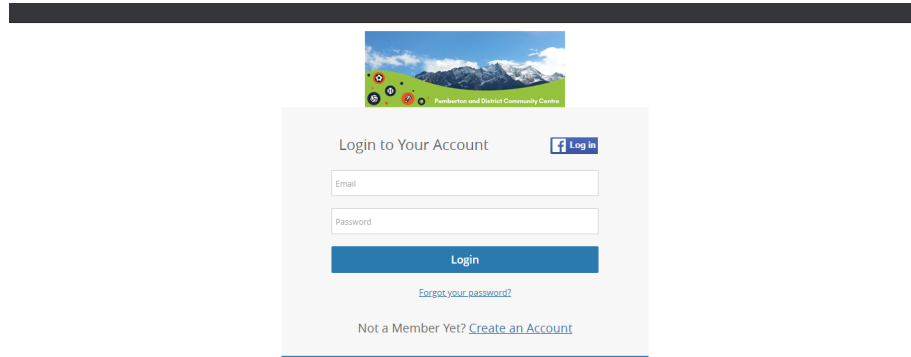

How to purchase a membership online

www.pembertonrecreation.ca

Login
www.pembertonrecreation.ca or
pemberton.perfectmind.com

Select "Membership" from the "My Profile" drop down.

Select desired membership by clicking "Buy Now" located under the item. Last chance to double check you are purchasing the correct membership, select payment method, finish transaction by clicking "Place My Order".